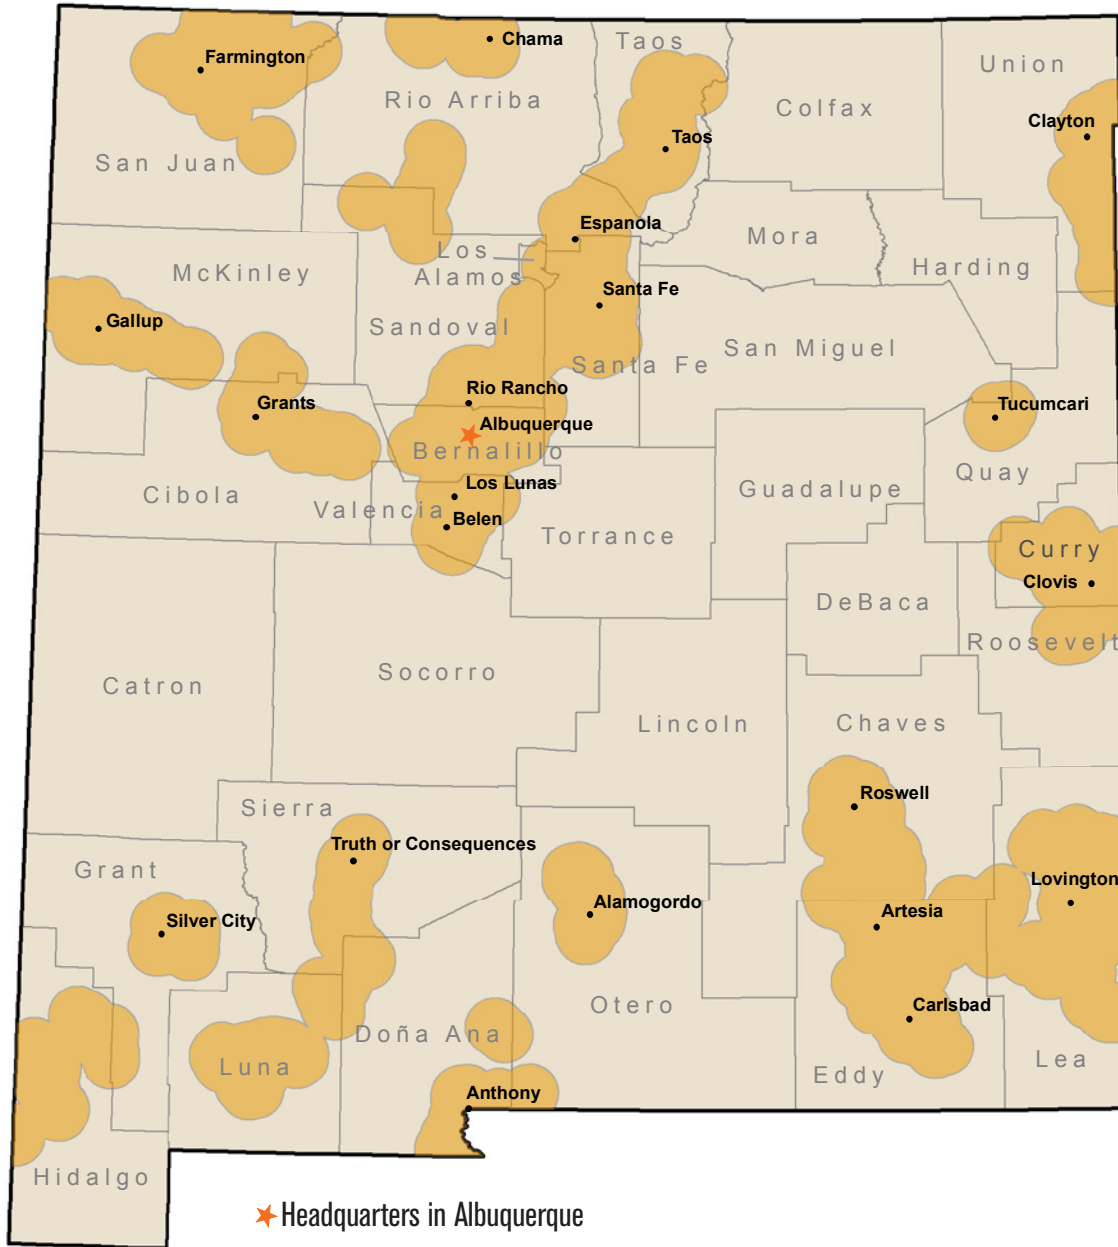

Service Territories

Call numbers: 888-NM-GAS-CO (888-664-2726) | Emergency number: 888-NM-GAS-CO (888-664-2726)

Call Before You Dig: 811 | Website: nmgco.com

BY THE NUMBERS

Service Territory
(square miles current customers) **4,282**

Service Territory
(population in service area) **1,503,994**

Number of Employees **725**

Fleet Number of Vehicles (Power Units) **449**

Natural Gas Volume -
Sold **40,393,476 MMBtu**

Natural Gas Volume -
Transported **32,719,047 MMBtu**

Number of Services **510,146**